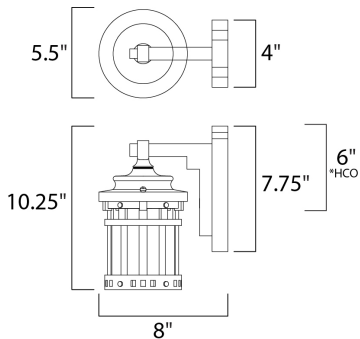

PRODUCT DESCRIPTION

Santa Barbara Cast is a transitional style collection from Maxim Lighting International in Sienna finish with Seedy glass.

*height from center of outlet to the top of the fixture

MEASUREMENTS

DIMENSION : 5.5" W x 10.25" H x 8" Ext
 BACK PLATE : 4" W x 7.75" H x 6" HCO
 HANGING WEIGHT : 2.75 lb

LAMPING

INPUT VOLTAGE : 120V
 BULB : 1 x 60W Incandescent E26 Medium , 60W Total
 BULB INCLUDED : (Not Included)
 DIMMABLE : Yes